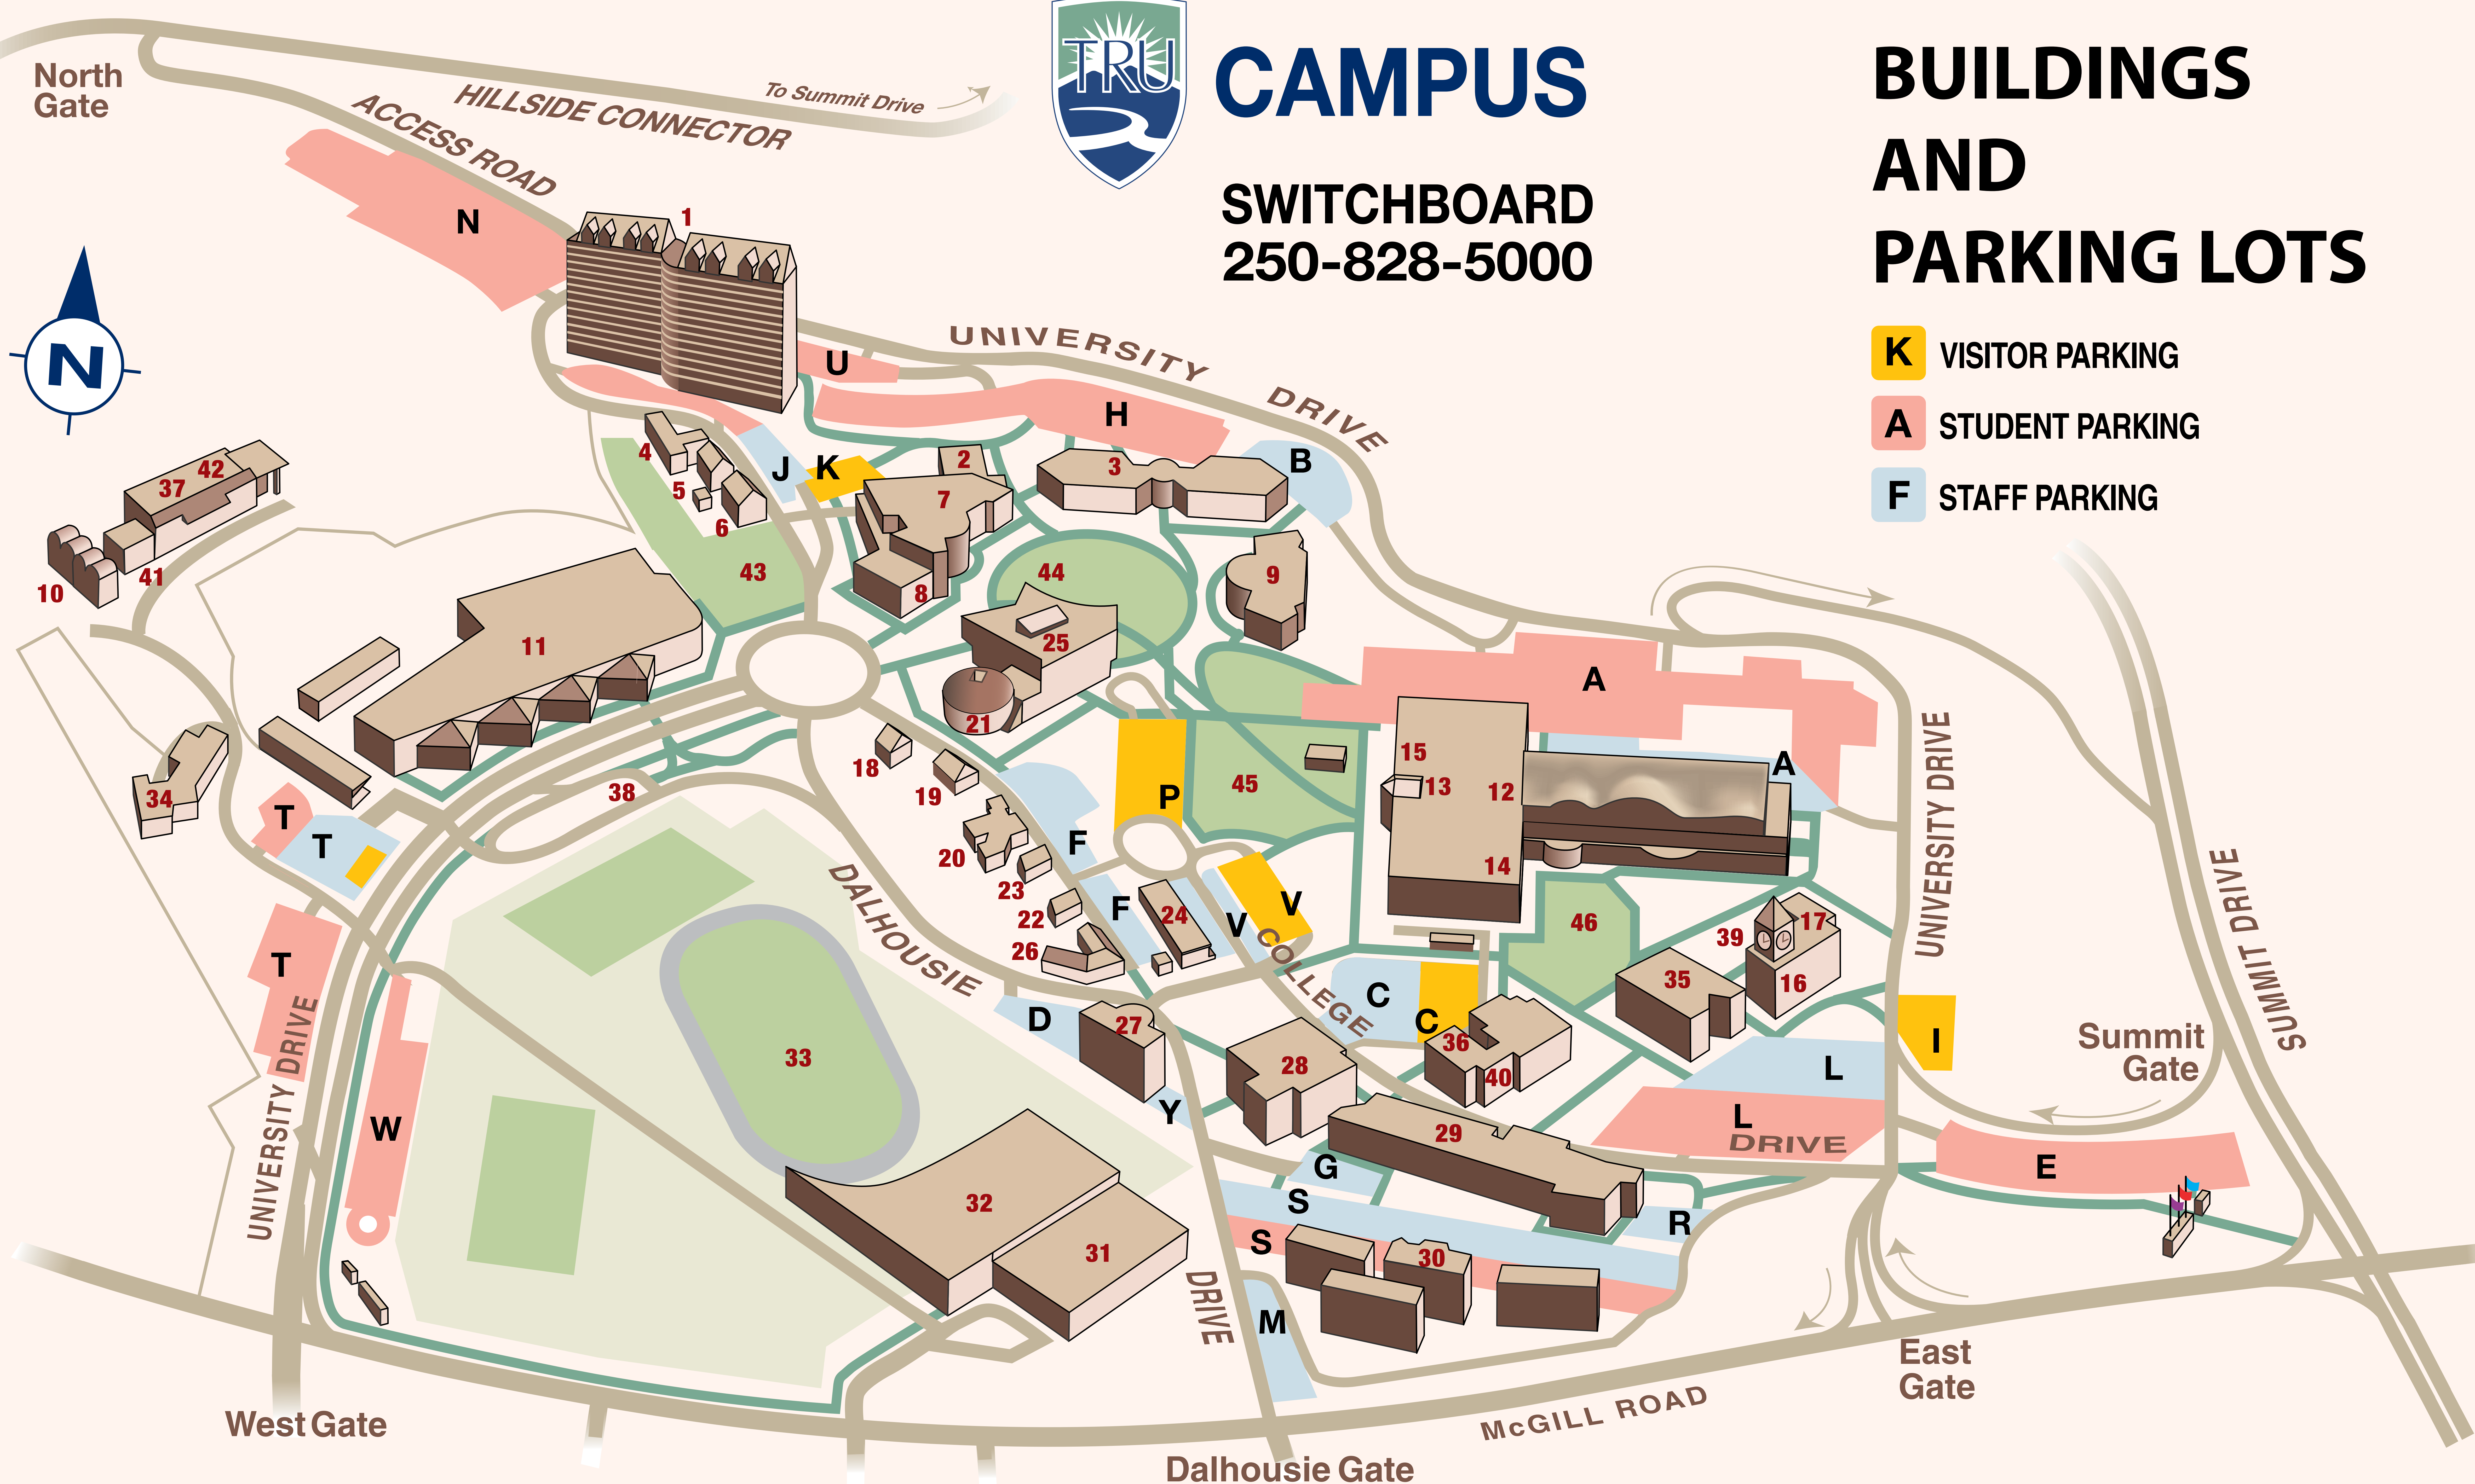

# BUILDINGS AND PARKING LOTS

**K** VISITOR PARKING

**A** STUDENT PARKING

**F** STAFF PARKING

- 1 TRU Student Residence and Conference Centre
- 2 Independent Centre
- 3 Arts & Education
- 4 Horticulture
- 5 Welcome Centre
- 6 Radio CFBX
- 7 Campus Activity Centre
- 8 TRU Bookstore
- 9 International Building

- 10 Research Greenhouses
- 11 Trades & Technology
- 12 Old Main
- 13 BMO Student Street
- 14 TRU Print Services
- 15 Actors Workshop Theatre
- 16 Clocktower
- 17 Alumni Theatre
- 18 Cariboo Child Care Society
- 19 Faculty Association

- 20 Childcare
- 21 Irving K. Barber BC Centre
- 22 Aboriginal Cultural Centre "The Gathering Place"
- 23 Omega "Student Newspaper"
- 24 Human Resources
- 25 Brown Family House of Learning
- 26 Research Centre
- 27 BC Centre for Open Learning

- 37 Materials Distribution Centre & Purchasing
- 38 Transit Loop
- 39 Foundation & Alumni
- 40 Meat Store
- 41 Facilities Shops
- 42 Facilities/Parking Services
- 43 Horticulture Gardens
- 44 Campus Commons
- 45 Campus Green
- 46 Campus Court